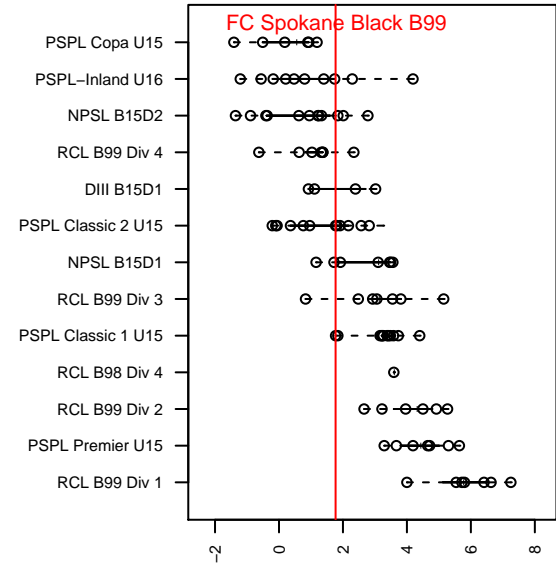

FC Spokane Black B99

FC Spokane
 Spokane, WA
 B99 total strength=1281
 attack=4.75 defense=5.91
 fall league = PSPL Classic 1 U15
 notes= Vela 2013; Omiya 2014

alt names used:
 FC SPOKANE B99 BLACK (WA)
 FC Spokane B99 Black-Omiya
 FC Spokane B99 Black

Venues played:
 2014 US Club Regionals Super U14
 2014 Nike Crossfire Challenge Silver U15
 2014 River City Cup High School U18
 2014 PSPL Classic 1 U15

FC Spokane Black B99
 Dots are actual minus expected GF (blue circles) and GA (red triangles).
 Blue line is smoothed change in attack strength. Red is smoothed change in defense strength.

**attack and defense variance (black dot)
relative to other teams
and top 10 in region**

**attack and defense rating
relative to others at age
and all opponents in last 13 months**

Performance relative to 13 month average